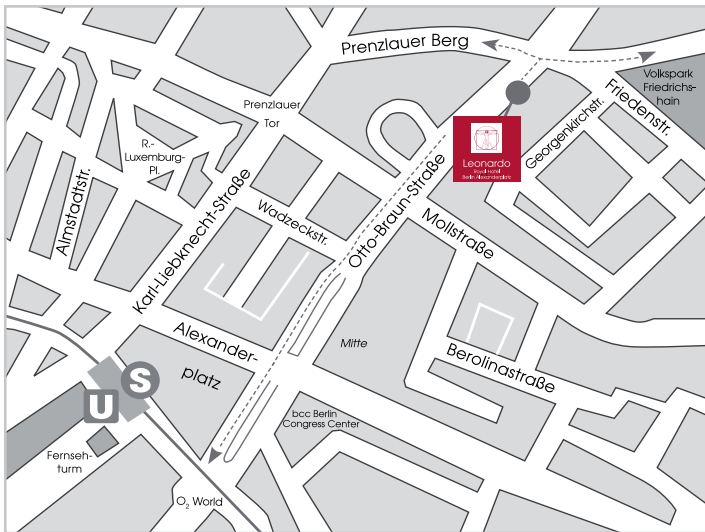

Leonardo
Royal Hotel
Berlin Alexanderplatz

Location and Direction

Directions sketch

Leonardo Royal Hotel Berlin Alexanderplatz
Otto-Braun-Straße 90
10249 Berlin

T: +49 (0)30 755 430 0

F: +49 (0)30 755 430 810

E: info.royalberlin@leonardo-hotels.com

Distances

Airport »Tegel« (TXL)	12 km
Airport »Schönefeld« (SXF)	22 km
Motorway »A100« – North (Seestraße, Exit from the Motorway)	8 km
Motorway »A100« – South (Tempelhofer Damm, Exit 20)	8 km
Main Train Station.....	4,6 km
Potsdamer Platz	4,2 km
O ₂ World Berlin.....	3,8 km
German Federal Parliament	4,2 km
Brandenburg Gate	3,7 km
Berlin Cathedral	2,2 km
Hackescher Markt	1,9 km
Berlin Television Tower.....	1,5 km
Berlin Olympic Stadium	14 km
Fairground »Messe Nord/ICC«.....	12 km
Berlin Zoological Garden	7,7 km
S- and U-Train Station »Alexanderplatz«	800 m
Berlin Congress Center »bcc«.....	800 m
Bus Station »Mollstraße/Otto-Braun-Straße«	240 m
Metro-Tram Station»Am Friedrichshain«	90 m

Public Transport

From Airport Berlin-Tegel (TXL)

Take the bus line TXL in direction »Alexanderplatz« until the terminal stop. Change to the Metro-Tram M4 in direction »Hohenschönhausen« or »Falkenberg« and continue until the station »Am Friedrichshain« wherefrom the Leonardo Royal Hotel Berlin Alexanderplatz is located within a 2-minutes-walk.

By car

The Leonardo Royal Hotel Berlin Alexanderplatz is situated only two minutes drive from Alexanderplatz and is easily accessible from all directions.

GPS-Coordinates

Latitude: 52.52747

Longitude: 13.42339